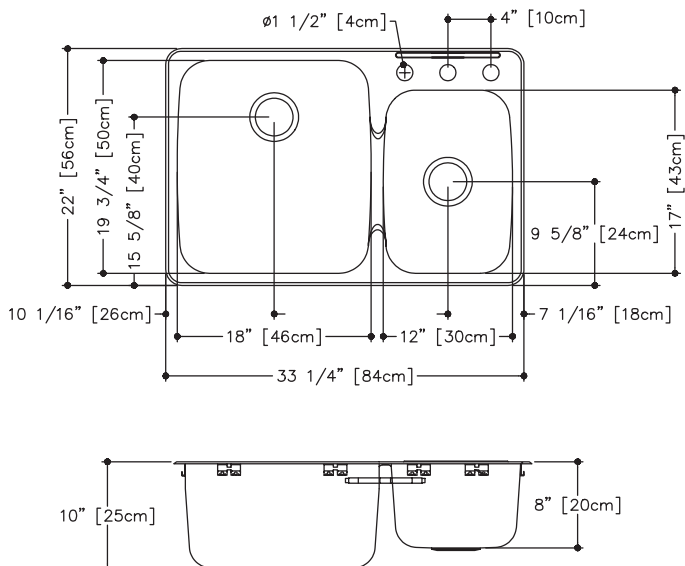

**CROWN
PLATINUM**

KINDRED

P. O. Box 1010, Ruston, LA 71273-1010
Customer Service: 1.800.637.6485

Fits 36" Cabinet

PRODUCT INFORMATION

Model #	Finish	Overall Dimension	Bowl Dimensions		Sink Depth	Faucet Holes	Gauge	Cutout Dimension
			Length	Width				
C2233/10ML/1E	Mirror Deck/ Lustre Bowl	22" x 33 1/4"	L: 18" R: 12"	L: 19 3/4" R: 17"	L: 10" R: 8"	1	18	Refer To Template
C2233/10ML/3E	Mirror Deck/ Lustre Bowl	22" x 33 1/4"	L: 18" R: 12"	L: 19 3/4" R: 17"	L: 10" R: 8"	3	18	Refer To Template
C2233/10RL/1E	Radiant Brushed Deck/Lustre Bowl	22" x 33 1/4"	L: 18" R: 12"	L: 19 3/4" R: 17"	L: 10" R: 8"	1	18	Refer To Template
C2233/10RL/3E	Radiant Brushed Deck/Lustre Bowl	22" x 33 1/4"	L: 18" R: 12"	L: 19 3/4" R: 17"	L: 10" R: 8"	3	18	Refer To Template

JOB NAME: _____

DATE: _____

CUSTOMER: _____

MODEL SPECIFIED: _____

NO. OF HOLES: _____ **QTY:** _____

ARCHITECT/ENGINEER: _____

CONTRACTOR: _____