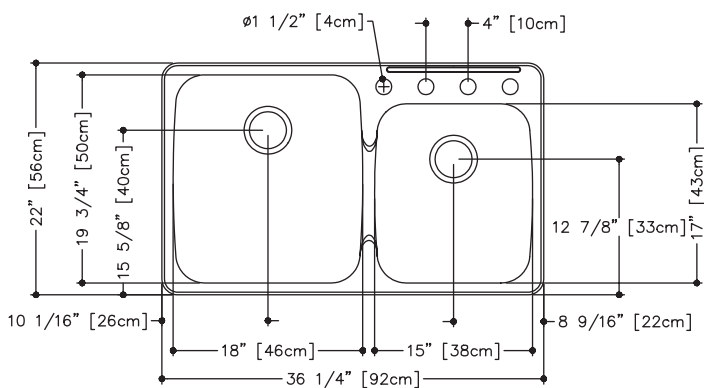

P. O. Box 1010, Ruston, LA 71273-1010
Customer Service: 1.800.637.6485

Fits 39" Cabinet

PRODUCT INFORMATION

Model #	Finish	Overall Dimension	Bowl Dimensions		Sink Depth	Faucet Holes	Gauge	Cutout Dimension
			Length	Width				
C2236/10ML/1E	Mirror Deck/ Lustre Bowl	22" x 36 1/4"	L: 18" R: 15"	L: 19 3/4" R: 17"	L: 10" R: 8"	1	18	Refer To Template
C2236/10ML/2E	Mirror Deck/ Lustre Bowl	22" x 36 1/4"	L: 18" R: 15"	L: 19 3/4" R: 17"	L: 10" R: 8"	2	18	Refer To Template
C2236/10ML/3E	Mirror Deck/ Lustre Bowl	22" x 36 1/4"	L: 18" R: 15"	L: 19 3/4" R: 17"	L: 10" R: 8"	3	18	Refer To Template
C2236/10RL/1E	Radiant Brushed Deck/ Lustre Bowl	22" x 36 1/4"	L: 18" R: 15"	L: 19 3/4" R: 17"	L: 10" R: 8"	1	18	Refer To Template
C2236/10RL/2E	Radiant Brushed Deck/ Lustre Bowl	22" x 36 1/4"	L: 18" R: 15"	L: 19 3/4" R: 17"	L: 10" R: 8"	2	18	Refer To Template
C2236/10RL/3E	Radiant Brushed Deck/ Lustre Bowl	22" x 36 1/4"	L: 18" R: 15"	L: 19 3/4" R: 17"	L: 10" R: 8"	3	18	Refer To Template

JOB NAME: _____

DATE: _____

CUSTOMER: _____

MODEL SPECIFIED: _____

NO. OF HOLES: _____ QTY: _____

ARCHITECT/ENGINEER: _____

CONTRACTOR: _____