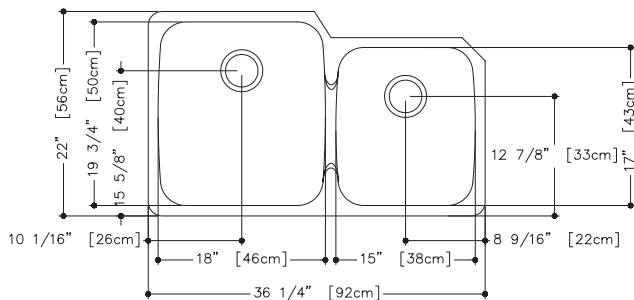

**CROWN  
PLATINUM**

**KINDRED**

P. O. Box 1010, Ruston, LA 71273-1010  
Customer Service: 1.800.637.6485

Fits 24" x 39" Cabinet

## PRODUCT INFORMATION

Model #	Finish	Overall Dimension	Bowl Dimensions		Sink Depth	Faucet Holes	Gauge	Cutout Dimension
			Length	Width				
UC2236/10ML/E	Mirror Rim/ Lustre Bowl	22" x 36 1/4"	L: 18" R: 15"	L: 19 3/4" R: 17"	L: 10" R: 8"	0	18	Refer To Template