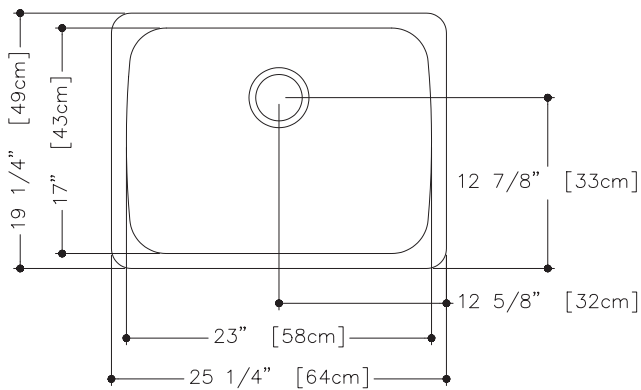

**CROWN
PLATINUM**

KINDRED

P. O. Box 1010, Ruston, LA 71273-1010
Customer Service: 1.800.637.6485

Fits 27" Cabinet

PRODUCT INFORMATION

Model #	Finish	Overall Dimension	Bowl Dimensions		Sink Depth	Faucet Holes	Gauge	Cutout Dimension
			Length	Width				
US1925/10L/E	Mirror Rim/ Lustre Bowl	19 1/4" x 25 1/4"	23"	17"	10"	0	18	Refer To Template
US1925/80L/E	Mirror Rim/ Lustre Bowl	19 1/4" x 25 1/4"	23"	17"	8"	0	18	Refer To Template

JOB NAME: _____

DATE: _____

CUSTOMER: _____

MODEL SPECIFIED: _____

NO. OF HOLES: _____ **QTY:** _____

ARCHITECT/ENGINEER: _____

CONTRACTOR: _____