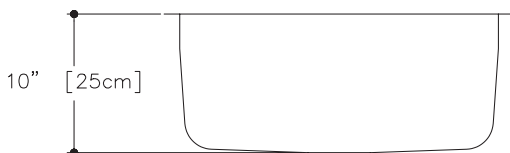

**CROWN
PLATINUM**

KINDRED

P. O. Box 1010, Ruston, LA 71273-1010
Customer Service: 1.800.637.6485

Fits 27" Cabinet

PRODUCT INFORMATION

Model #	Finish	Overall Dimension	Bowl Dimensions		Sink Depth	Faucet Holes	Gauge	Cutout Dimension
			Length	Width				
US1925/10L/E	Mirror Rim/ Lustre Bowl	19 1/4" x 25 1/4"	23"	17"	10"	0	18	Refer To Template
US1925/80L/E	Mirror Rim/ Lustre Bowl	19 1/4" x 25 1/4"	23"	17"	8"	0	18	Refer To Template