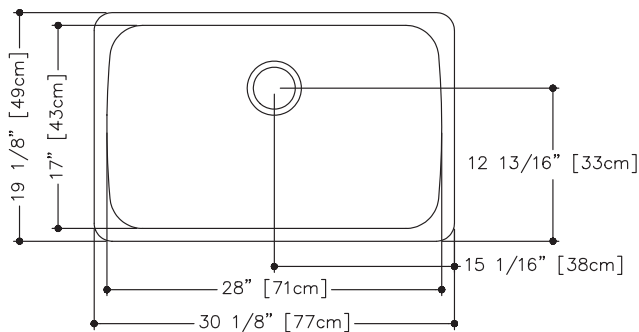

**CROWN
PLATINUM**

KINDRED

P. O. Box 1010, Ruston, LA 71273-1010
Customer Service: 1.800.637.6485

Fits 36" Cabinet

PRODUCT INFORMATION

Model #	Finish	Overall Dimension	Bowl Dimensions		Sink Depth	Faucet Holes	Gauge	Cutout Dimension
			Length	Width				
US1930/90L/E	Mirror Rim/ Lustre Bowl	19 1/8" x 30 1/8"	28"	17"	9"	0	18	Refer To Template

JOB NAME: _____

DATE: _____

CUSTOMER: _____

MODEL SPECIFIED: _____

NO. OF HOLES: _____ QTY: _____

ARCHITECT/ENGINEER: _____

CONTRACTOR: _____